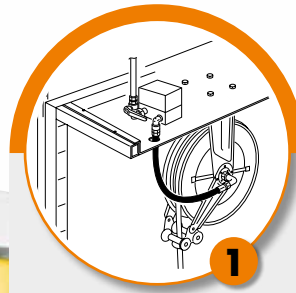

### P/N OE39324

**Bilateral service column** ▶ suitable for 4 + 2 hose reels S. 260 mounted on the bottom side

📦 No.1 packing m<sup>3</sup> 1,035 📊 kg 228

OVERALL DIMENSIONS P:505 H:2685 L:1452 mm

### P/N OE39328

**Bilateral service column** ▶ suitable for 8 + 2 hose reels S. 260 mounted on the bottom side

📦 No.1 packing m<sup>3</sup> 1,035 📊 kg 276

OVERALL DIMENSIONS P:505 H:2685 L:2503 mm

1  
Universal drillings for application of accessories

2  
Suitable for the installation of the FCS system

3  
Drip tray