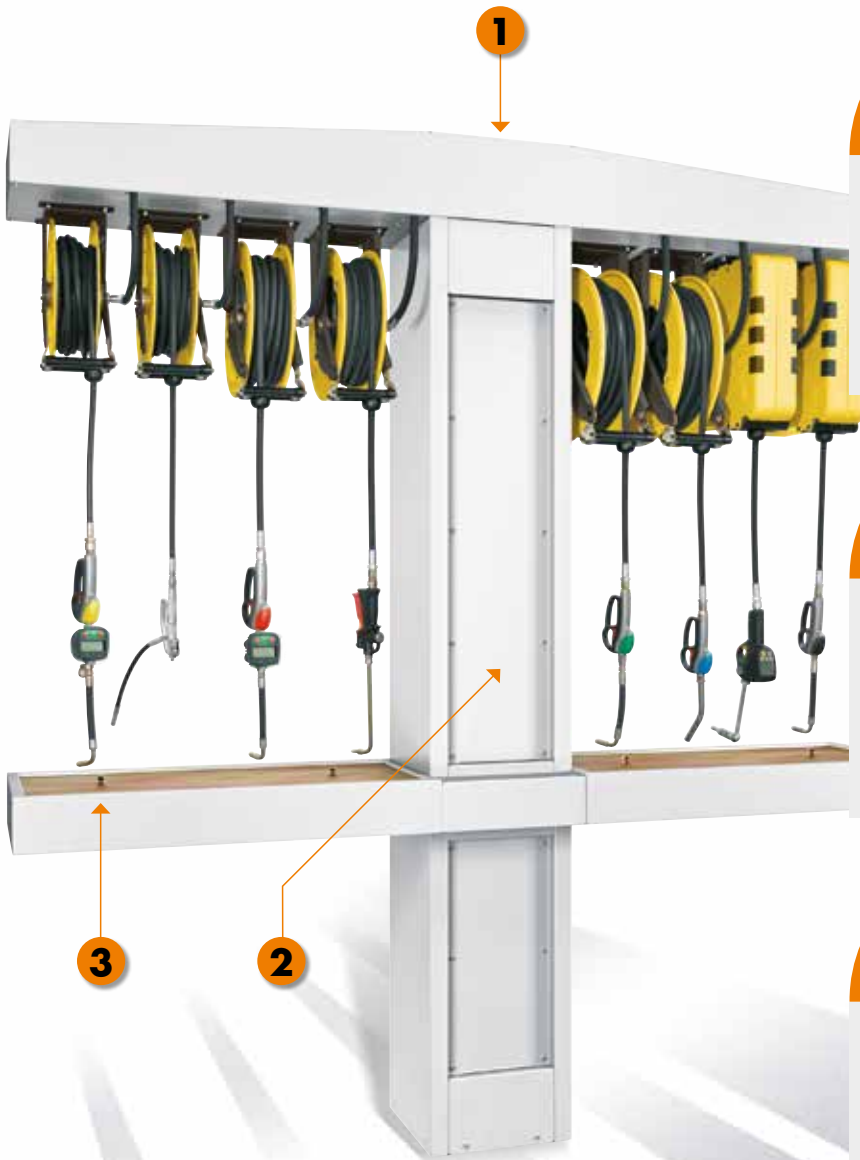

### P/N OE39324

**Bilateral service column** ▶ suitable for 4 + 2 hose reels S. 260 mounted on the bottom side

📦 No.1 packing m<sup>3</sup> 1,035 📊 kg 228

OVERALL DIMENSIONS P:505 H:2685 L:1452 mm

### P/N OE39328

**Bilateral service column** ▶ suitable for 8 + 2 hose reels S. 260 mounted on the bottom side

📦 No.1 packing m<sup>3</sup> 1,035 📊 kg 276

OVERALL DIMENSIONS P:505 H:2685 L:2503 mm

1  
Universal drillings for application of accessories

2  
Suitable for the installation of the FCS system

3  
Drip tray