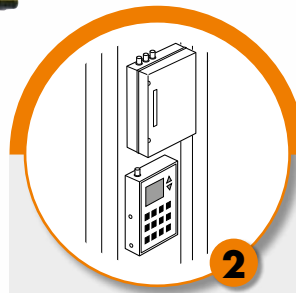

### P/N OE39328

**Bilateral service column** ▶ suitable for 8 + 2 hose reels S. 260 mounted on the bottom side

📦 No.1 packing m<sup>3</sup> 1,035 📊 kg 276

OVERALL DIMENSIONS P:505 H:2685 L:2503 mm

1  
Universal drillings for application of accessories

2  
Suitable for the installation of the FCS system

3  
Drip tray