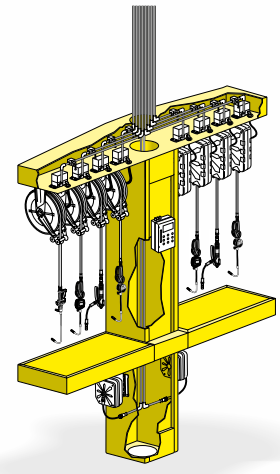

CEILING INSTALLATION